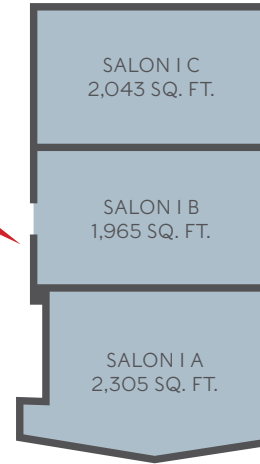

NOBU EDEN ROC

Meeting Spaces

LOBBY LEVEL BALLROOMS

Lunch
Eden Roc I

Entrance for
Breakfast
Mona Lisa

Entrance to Registration & Conference
Promenade & Pompeii Room

ERC BALLROOM:

ERC I
LOBBY LEVEL